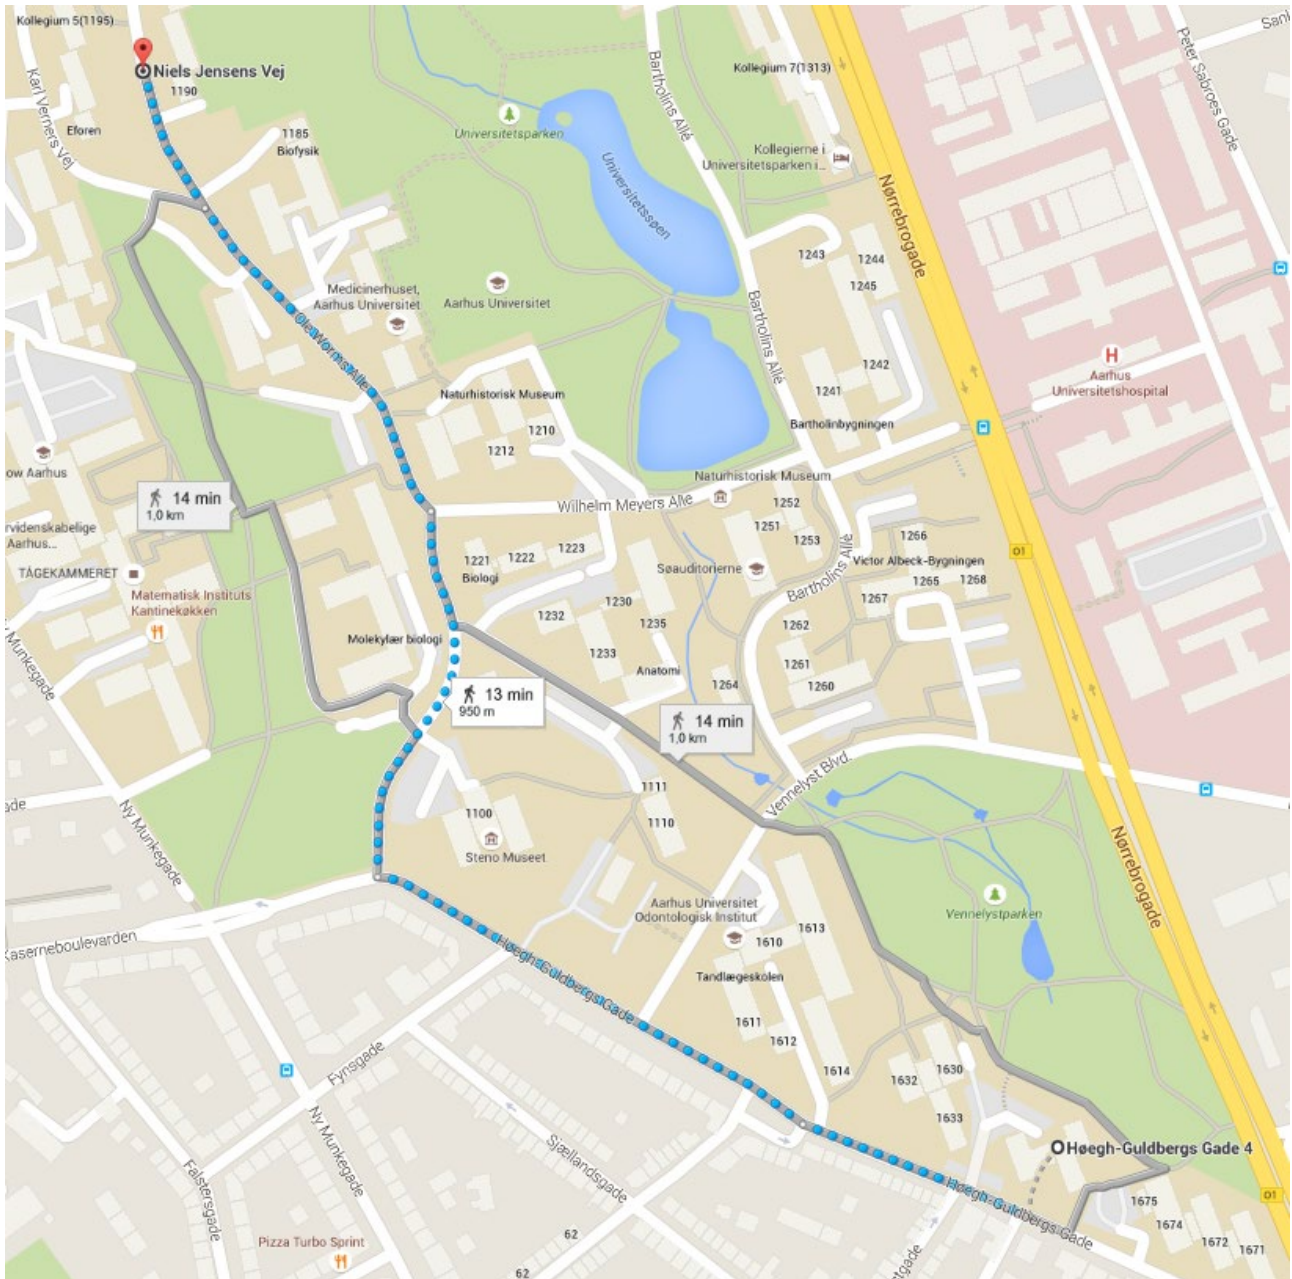

Getting from International Centre to Niels Jensens Vej

It only takes 13 minutes walking. Therefore, this is the easiest way to get from International Centre to Niels Jensens Vej.