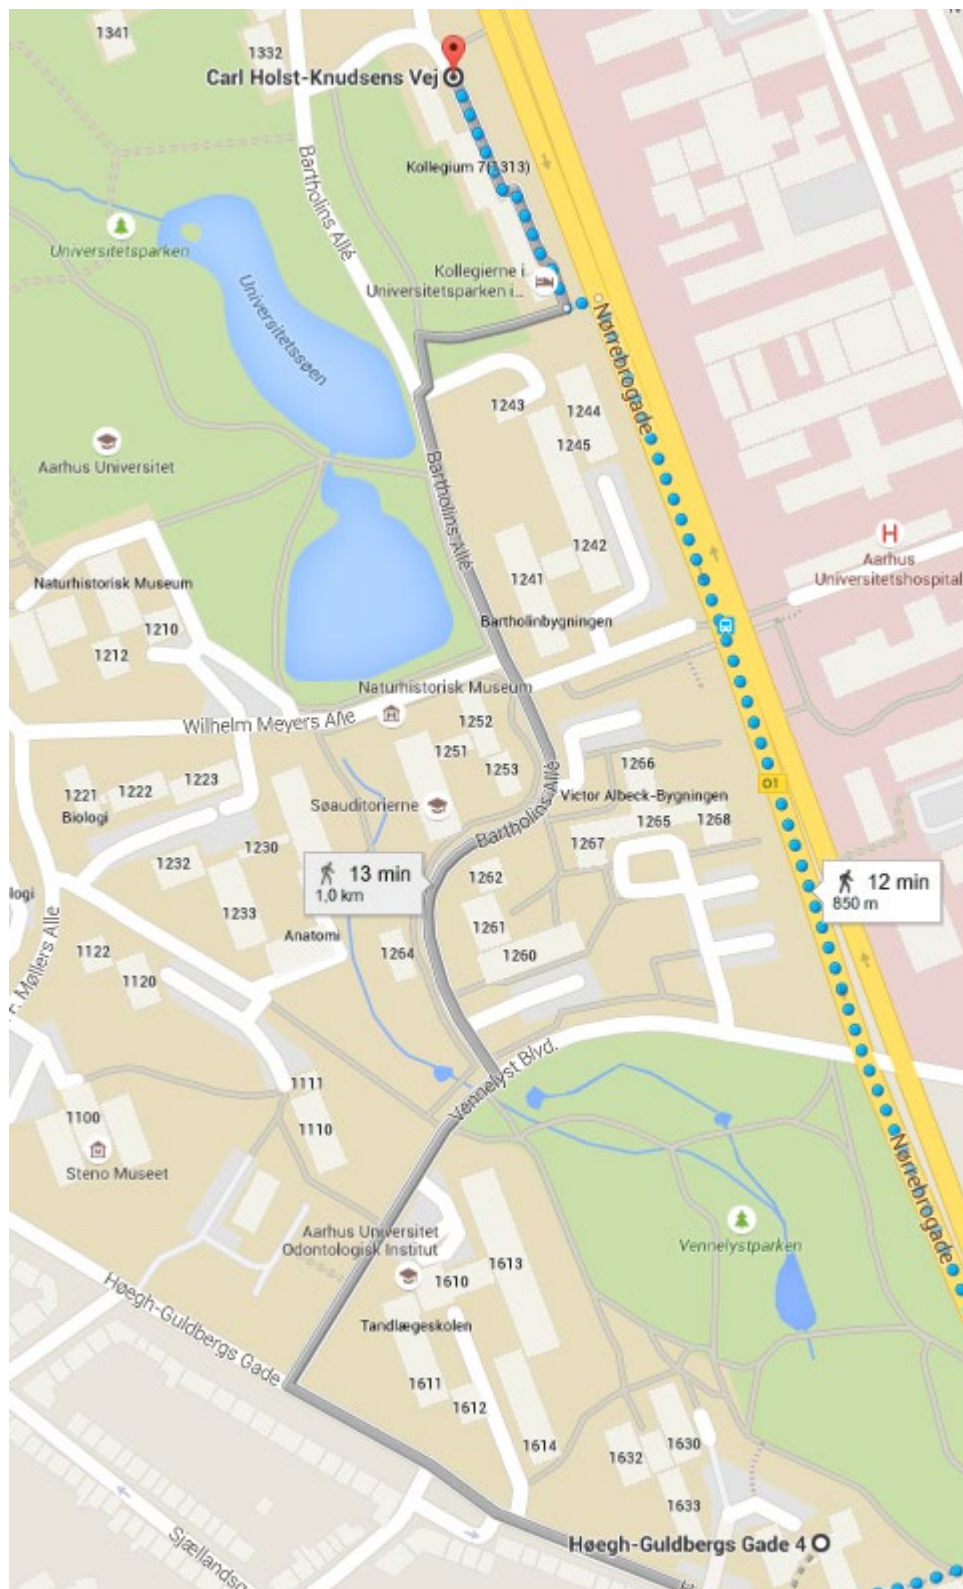

Getting from International Centre to Carl Holst-Knudsens Vej

It only takes 12 minutes walking. Therefore, this is the easiest way to get from International Centre to Carl Holst-Knudsens Vej.