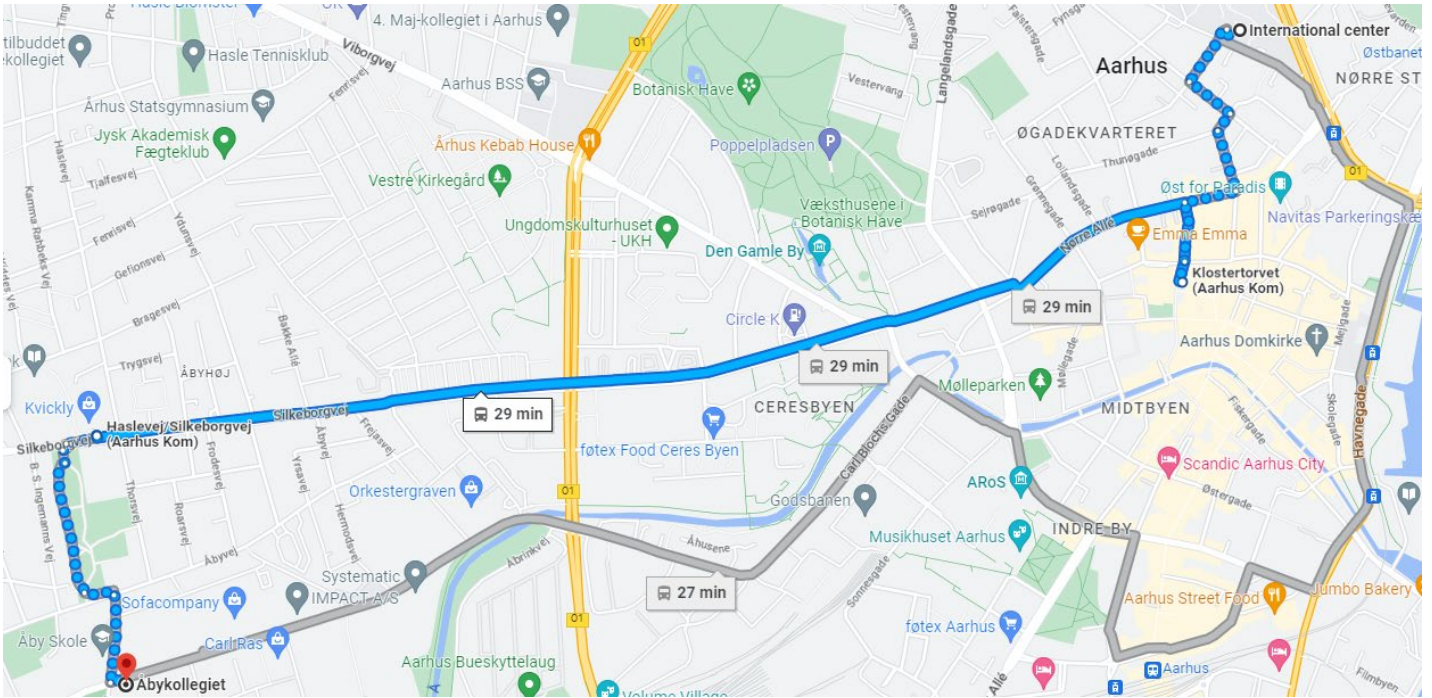

Getting from International Centre to Åby Kollegiet

Bus 4A/ 11:

When you walk out of International Centre walk on to Sølystgade almost immediately after. Walk until you reach Sjællandsgade and turn left. Turn right on Thunøgade. Turn Left on Nørsgade. Then you come to Nørre Allé, here you take a turn right. Make a left at Klosterport until you reach the bus stop “Klostertorvet”. Take bus number 4A (Direction: Brabrand Nord) or bus number 11 (Direction: Harlev). Get off at “Haslevej/Silkeborgvej” There will be speakers in the bus announcing the stops. Follow the map on the next page to get to your accommodation.

From Haslevej/Silkeborgvej to Åby Kollegiet

Here is a translation of the Danish days mentioned in the bus schedules:

Hverdage = *Weekdays*

Hverdage undt. lørdage = *Weekdays except Saturdays*

Mandag – Fredag = *Monday - Friday*