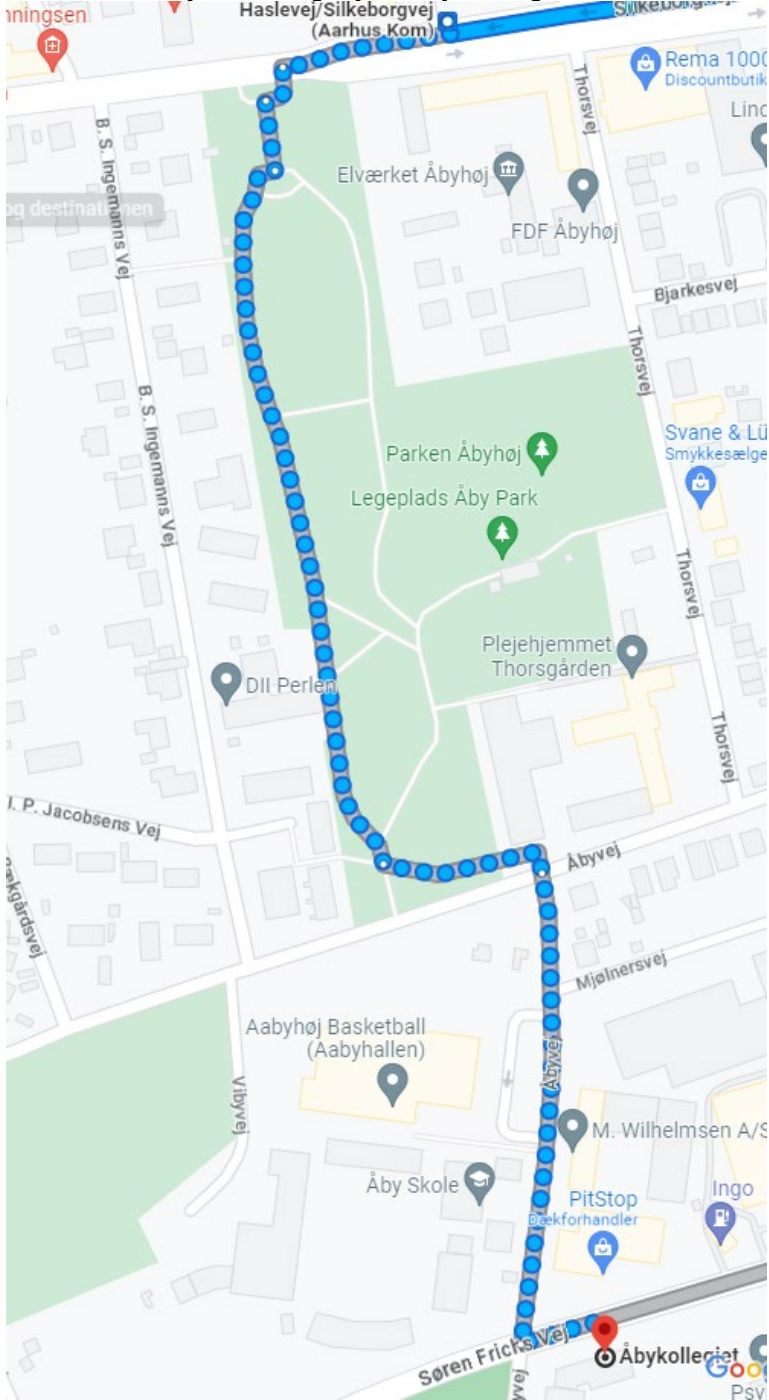

From Haslevej/Silkeborgvej to Åby Kollegiet

Here is a translation of the Danish days mentioned in the bus schedules:

Hverdage = *Weekdays*

Hverdage undt. lørdage = *Weekdays except Saturdays*

Mandag – Fredag = *Monday - Friday*

Lørdage = *Saturdays*

Søndage = *Sundays*

Please note, that you can use the website www.rejseplanen.dk (choose the English version) to plan travelling in Denmark.