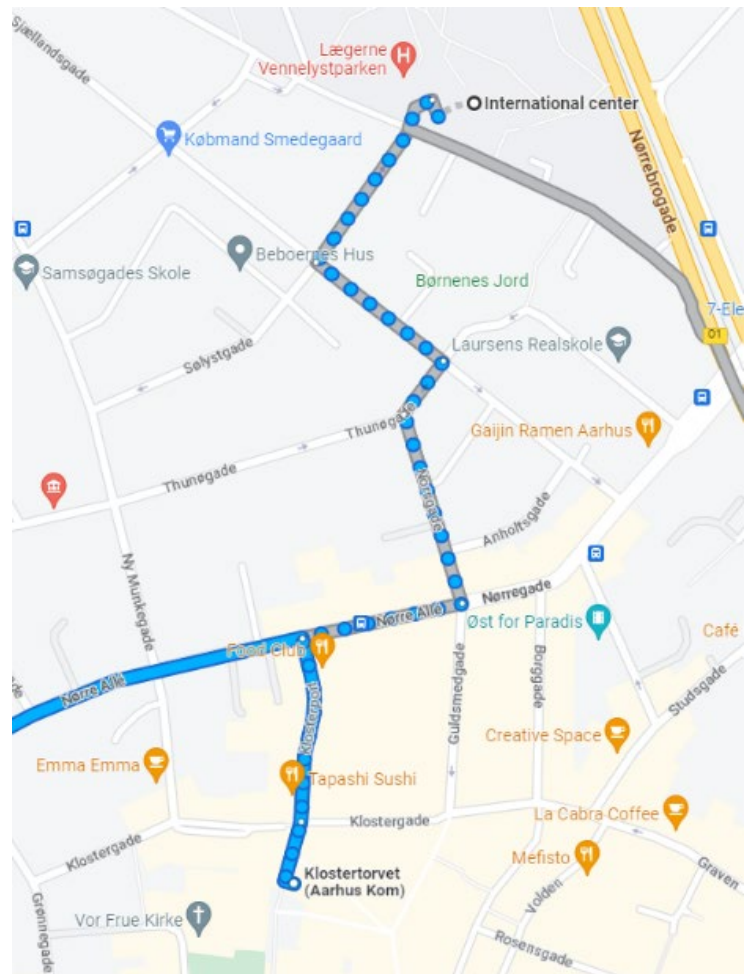

Getting from International Centre to Åby Kollegiet

Bus 4A/ 11:

When you walk out of International Centre walk on to Sølystgade almost immediately after. Walk until you reach Sjællandsgade and turn left. Turn right on Thunøgade. Turn Left on Nørsgade. Then you come to Nørre Allé, here you take a turn right. Make a left at Klosterport until you reach the bus stop “Klostertorvet”. Take bus number 4A (Direction: Brabrand Nord) or bus number 11 (Direction: Harlev). Get off at “Haslevej/Silkeborgvej” There will be speakers in the bus announcing the stops. Follow the map on the next page to get to your accommodation.

From Haslevej/Silkeborgvej to Åby Kollegiet

Here is a translation of the Danish days mentioned in the bus schedules:

Hverdage = *Weekdays*

Hverdage undt. lørdage = *Weekdays except Saturdays*

Mandag – Fredag = *Monday - Friday*