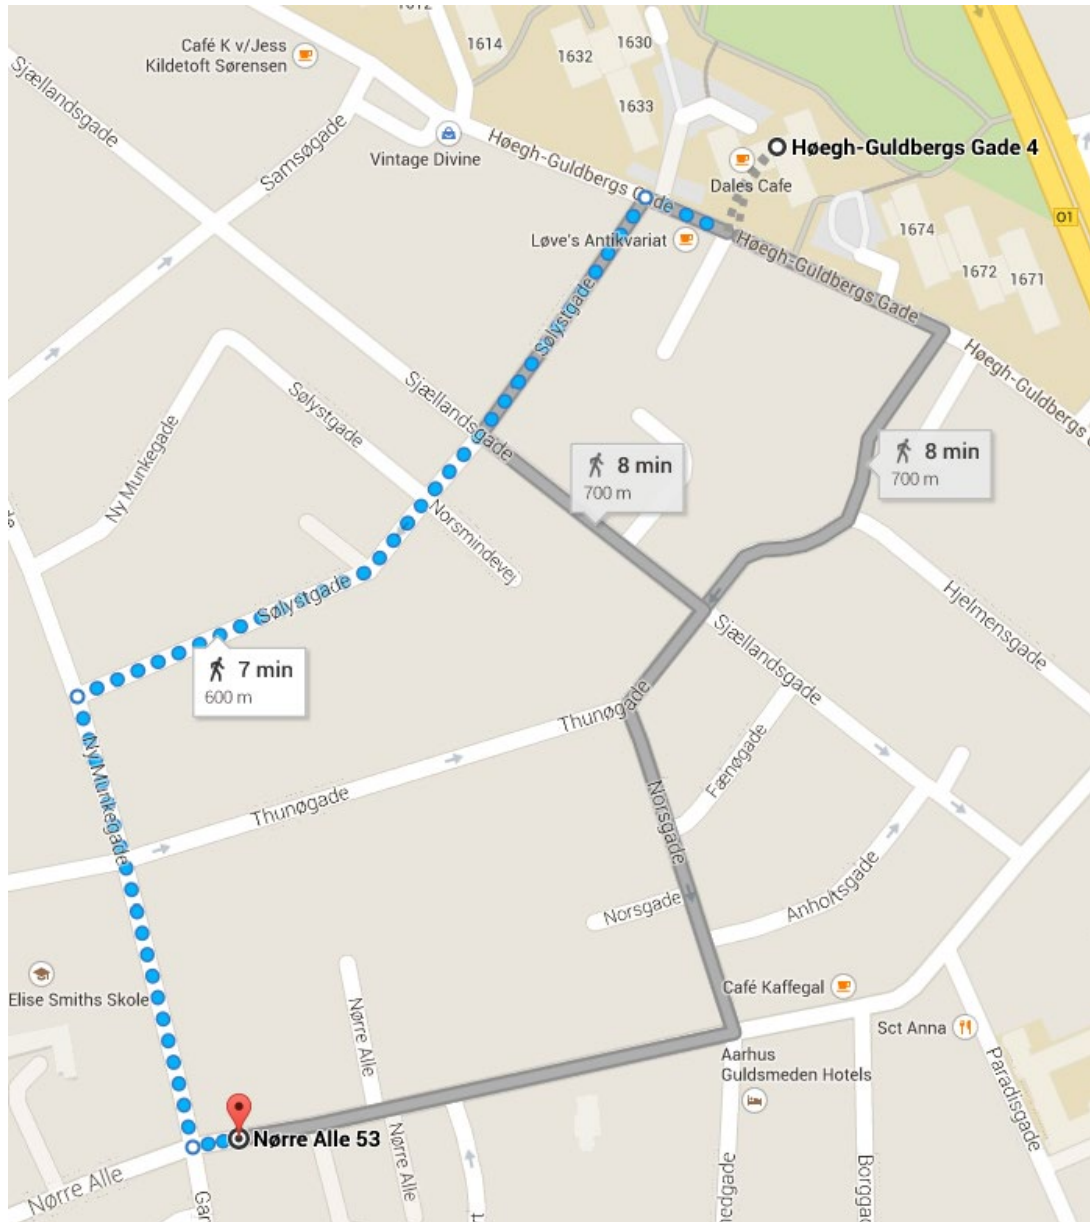

Getting from the International Centre to Nørre Alle Kollegiet (Nørre Alle 53)

When leaving the International Centre, turn right at Høegh-Guldbergs Gade. Cross the street and turn left into Sølvestgade and follow until you reach Ny Munkegade where you turn left. Turn left in the traffic light and continue into Nørre Alle and find Nørre Alle Kollegiet on your right hand side.

Please note that the website of Rejseplanen (www.rejseplanen.dk) is very useful for planning your travels in Denmark.

Furthermore, **Google maps** in Denmark is updated in relation to travel information for public transport.