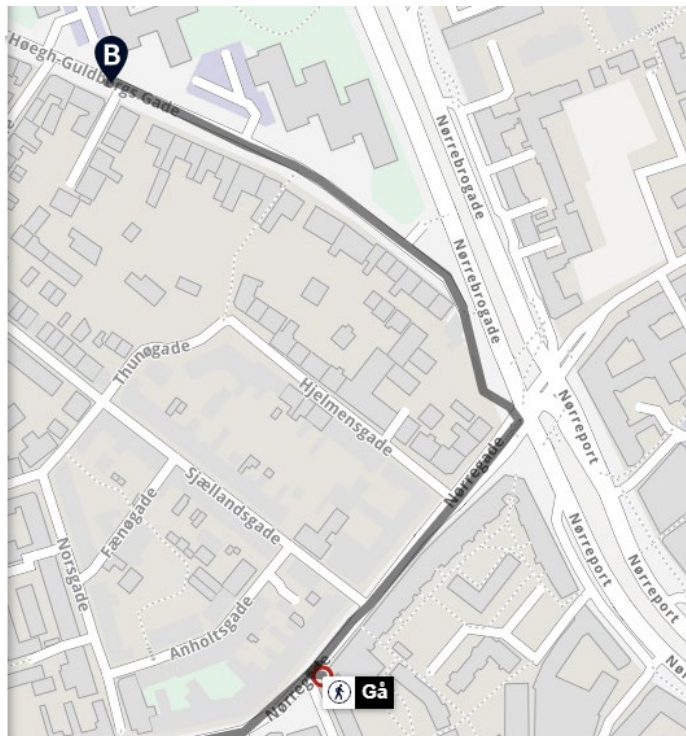

How to get from Aarhus Main Station (Aarhus H) to key pick-up at International Centre

When you arrive at Aarhus Main Station, the easiest way to get to International Center for key pick-up is to take the yellow bus called '1A' towards 'Vejlby' or 'Skjebyparken'.

The bus stop is outside of Aarhus Main Station at the address 'Park Allé/Banegårdspladsen'.

Take the bus to the stop called 'Nørregade', which will be stop number 5. The bus trip takes around 5 minutes.

Once you get off the bus, you need to walk 450 meters to the address Høegh-Guldbergsgade 4A, where International Center is located.

The International Centre building where you need to enter looks like this: