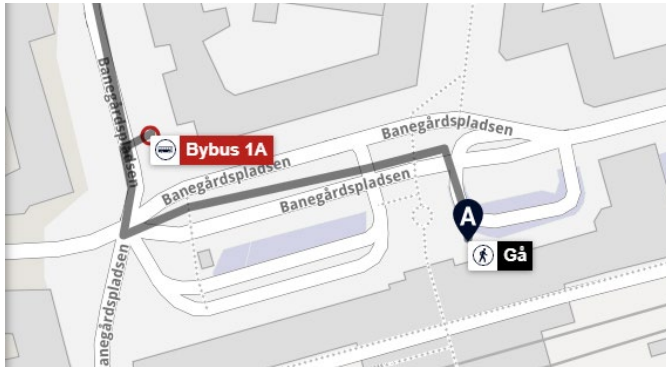

How to get from Aarhus Main Station (Aarhus H) to key pick-up at International Centre

When you arrive at Aarhus Main Station, the easiest way to get to International Center for key pick-up is to take the yellow bus called '1A' towards 'Vejlby' or 'Skjebyparken'.

The bus stop is outside of Aarhus Main Station at the address 'Park Allé/Banegårdspladsen'.

Take the bus to the stop called 'Nørregade', which will be stop number 5. The bus trip takes around 5 minutes.

Once you get off the bus, you need to walk 450 meters to the address Høegh-Guldbergsgade 4A, where International Center is located.

The International Centre building where you need to enter looks like this: