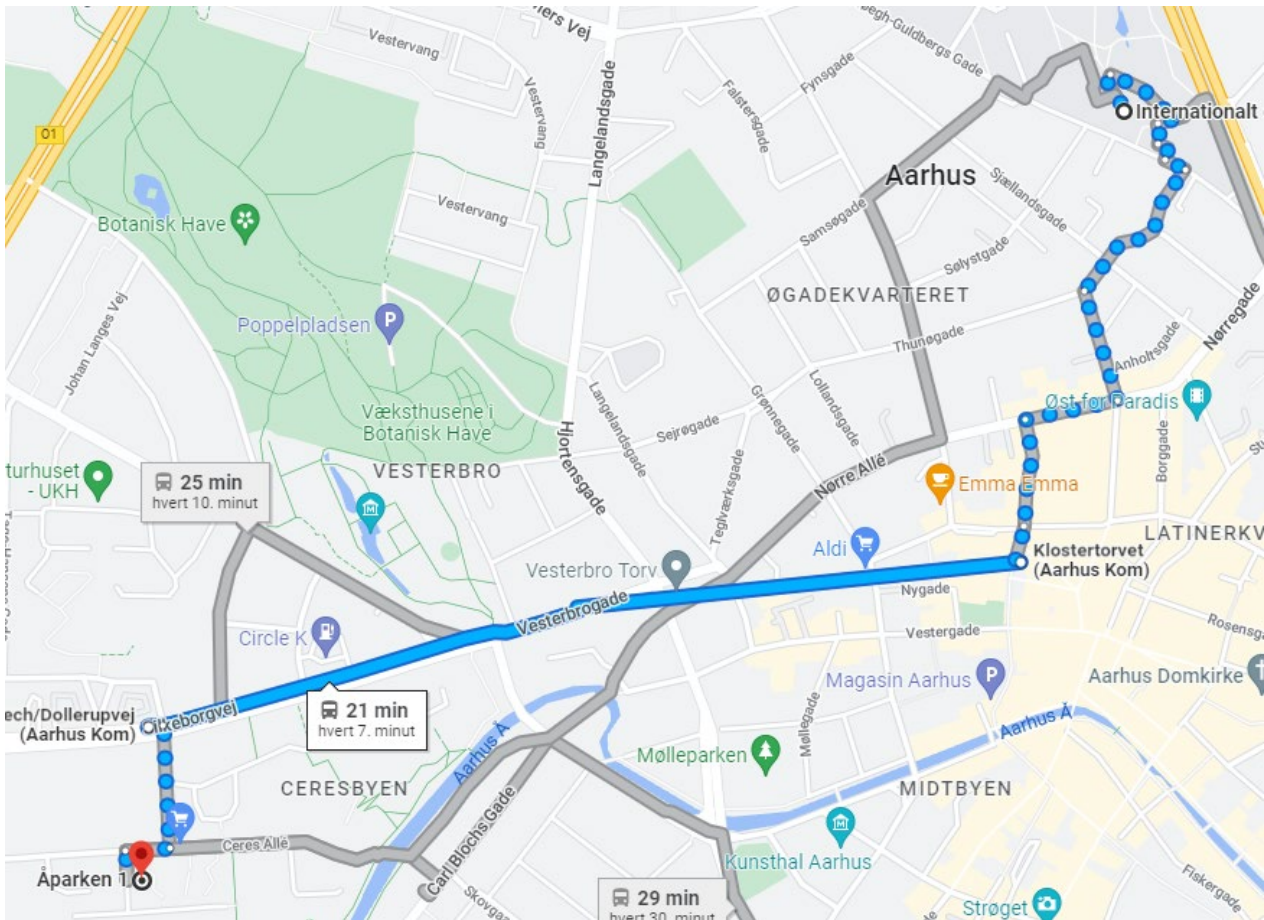

# Getting from International Centre to Åparken 1

## BUS 4A:

Walk to Klosterport from the International Centre. When you walk out of International Center follow Høgh Guldbergsgade towards the big road/Nørregade. Turn right at Thunøgade. Turn Left at Norsgade. Then right to Nørre Allé and left to Klosterport. Go to the bus stop on your Left. Take bus number **4A (direction: Brabrand Nord)** Get off the bus at the stop called "Aarhus Tech/Dollerupveh". Walk to your accommodation by following the map.

Furthermore, **Google maps** in Denmark is updated in relation to travel information for public transport.